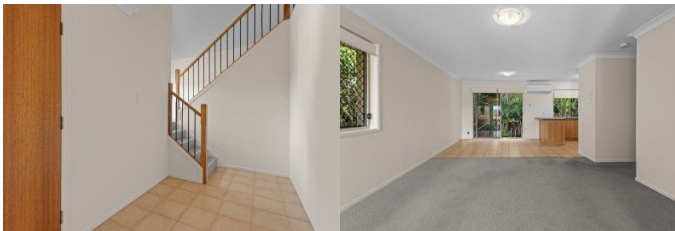

**Townhouse Rental Property ref:ST LUCIA
St Lucia (Brisbane) QLD
$450**

13 Gailey Road St Lucia
1 Bed, 1 Bath, 1 Carpark - Avail: 2024-06-24

Contact: Linda Le on 0407 088 251

<http://TheOnsiteManager.com/21135320>

**Townhouse Rental Property ref:
Mount Gravatt East (Brisbane) QLD
$650**

41 Kaija Street Mount Gravatt East
3 Bed, 2 Bath, 2 Carpark - Avail: 2024-06-03

Contact: George Su on 0499 285 399

<http://TheOnsiteManager.com/21121802>

**Townhouse Rental Property ref:
Salisbury (Brisbane) QLD
$680**

10 Elma Street Salisbury
3 Bed, 2 Bath, 2 Carpark - Avail: 2024-02-23

Contact: grace pang on 0423 399 235

<http://TheOnsiteManager.com/21104267>

**TheOnsiteManager
.com.au**

Current as of: 26-06-2024 - Page 1/2