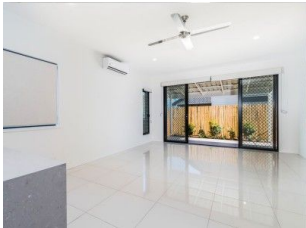

Townhouse Rental Property ref:
Mount Gravatt East (Brisbane) QLD
$720

Lauder St Mount Gravatt East
3 Bed, 2 Bath, 2 Carpark - Avail: 2024-07-18

Contact: Terry Liang on 0490405789
<http://TheOnsiteManager.com/21115337>